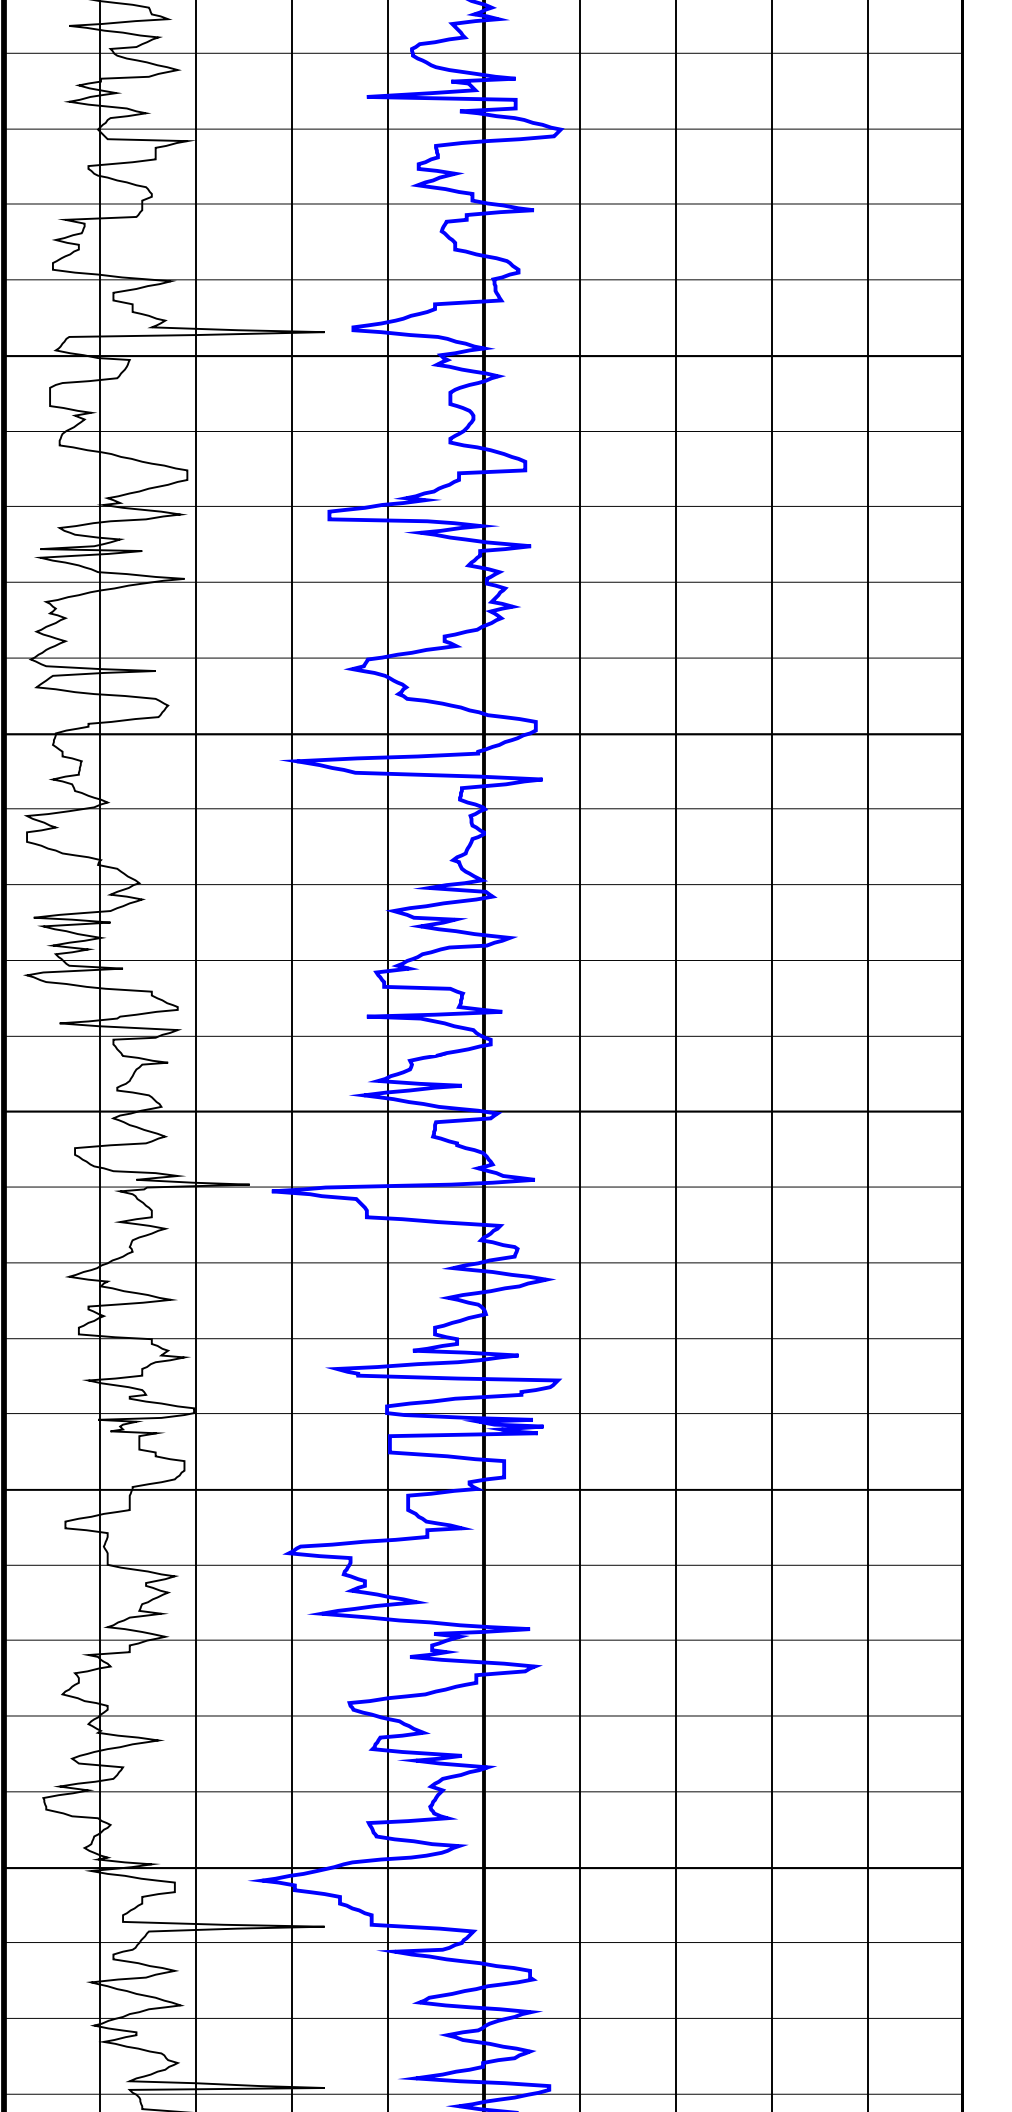

Res Log

IDEAL Version: ID13_OC_14 <MD > Vertical Scale: 1:500

Graphics File Created: 17-Dec-2008 05:00

350

400

450

<p>ROP*5 (ROP5) (M/HR)</p> <p>200 0</p>	<p>PKPK_RPM (Stick_RT) (RPM)</p> <p>0 500</p>	<p>Coherence at Compressional Peak, Real-Time (CHCO_RT)</p> <p>(----</p> <p>4 1</p>
<p>GR(TM) (GRM1) (GAPI)</p> <p>0 200</p>	<p>MWD Collar RPM (CRPM_RT) (RPM)</p> <p>40 250</p>	<p>Delta-T Compressional, Real-Time (DTCO_RT)</p> <p>(US/F)</p> <p>40 240</p>