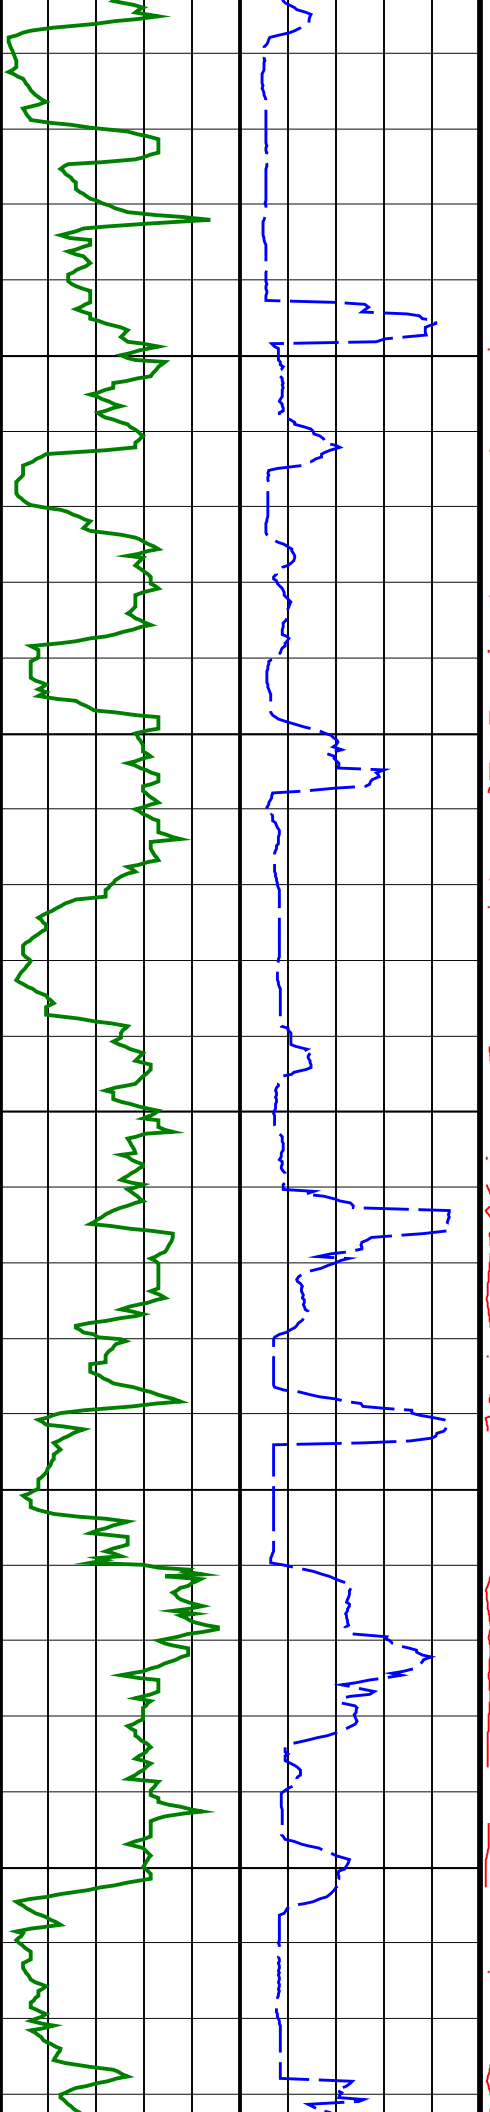

Res Log

IDEAL Version: ID13_OC_14 <MD > Vertical Scale: 1:500

Graphics File Created: 17-Dec-2008 05:00

350

400

450

<p>ROP*5 (ROP5) (M/HR)</p> <p>200 0</p>	<p>PKPK_RPM (Stick_RT) (RPM)</p> <p>0 500</p>	<p>Coherence at Compressional Peak, Real-Time (CHCO_RT)</p> <p>(----</p> <p>4 1</p>
<p>GR(TM) (GRM1) (GAPI)</p> <p>0 200</p>	<p>MWD Collar RPM (CRPM_RT) (RPM)</p> <p>40 250</p>	<p>Delta-T Compressional, Real-Time (DTCO_RT)</p> <p>(US/F)</p> <p>40 240</p>