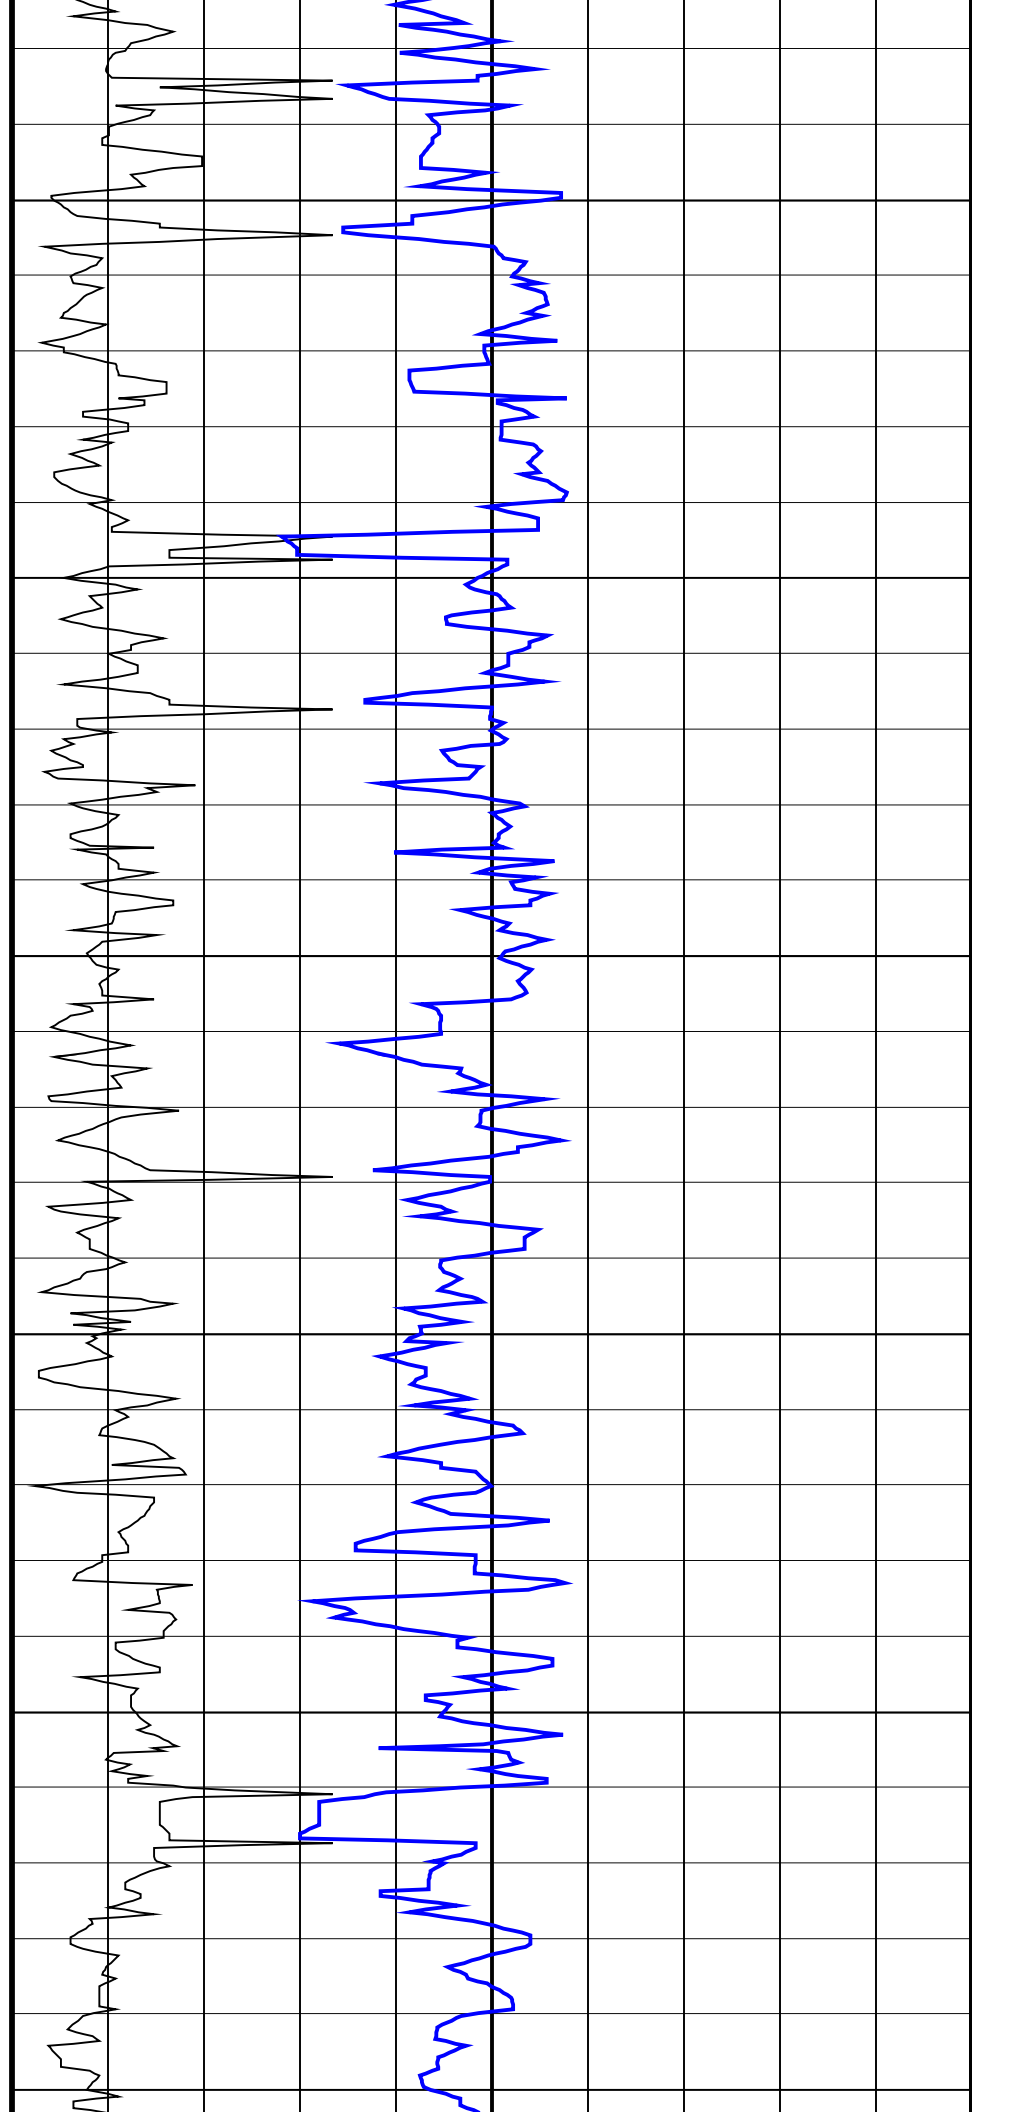

Res Log

IDEAL Version: ID13_OC_14 <MD > Vertical Scale: 1:500

Graphics File Created: 17-Dec-2008 05:00

350

400

450

<p>ROP*5 (ROP5) (M/HR)</p> <p>200 0</p>	<p>PKPK_RPM (Stick_RT) (RPM)</p> <p>0 500</p>	<p>Coherence at Compressional Peak, Real-Time (CHCO_RT)</p> <p>(----</p> <p>4 1</p>
<p>GR(TM) (GRM1) (GAPI)</p> <p>0 200</p>	<p>MWD Collar RPM (CRPM_RT) (RPM)</p> <p>40 250</p>	<p>Delta-T Compressional, Real-Time (DTCO_RT)</p> <p>(US/F)</p> <p>40 240</p>