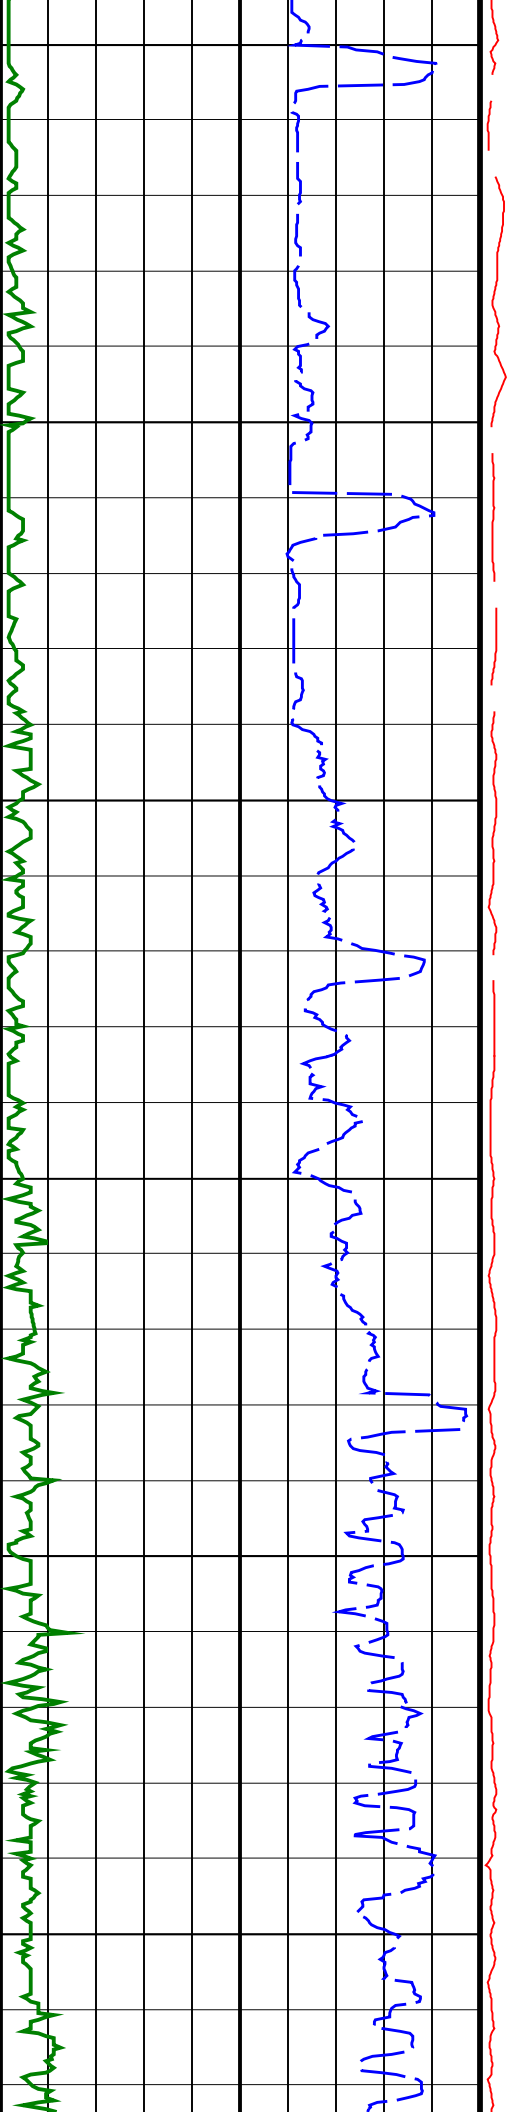

Res Log

IDEAL Version: ID13_OC_14 <MD > Vertical Scale: 1:500

Graphics File Created: 17-Dec-2008 05:00

350

400

450

<p>ROP*5 (ROP5) (M/HR)</p> <p>200 0</p>	<p>PKPK_RPM (Stick_RT) (RPM)</p> <p>0 500</p>	<p>Coherence at Compressional Peak, Real-Time (CHCO_RT)</p> <p>(----</p> <p>4 1</p>
<p>GR(TM) (GRM1) (GAPI)</p> <p>0 200</p>	<p>MWD Collar RPM (CRPM_RT) (RPM)</p> <p>40 250</p>	<p>Delta-T Compressional, Real-Time (DTCO_RT)</p> <p>(US/F)</p> <p>40 240</p>