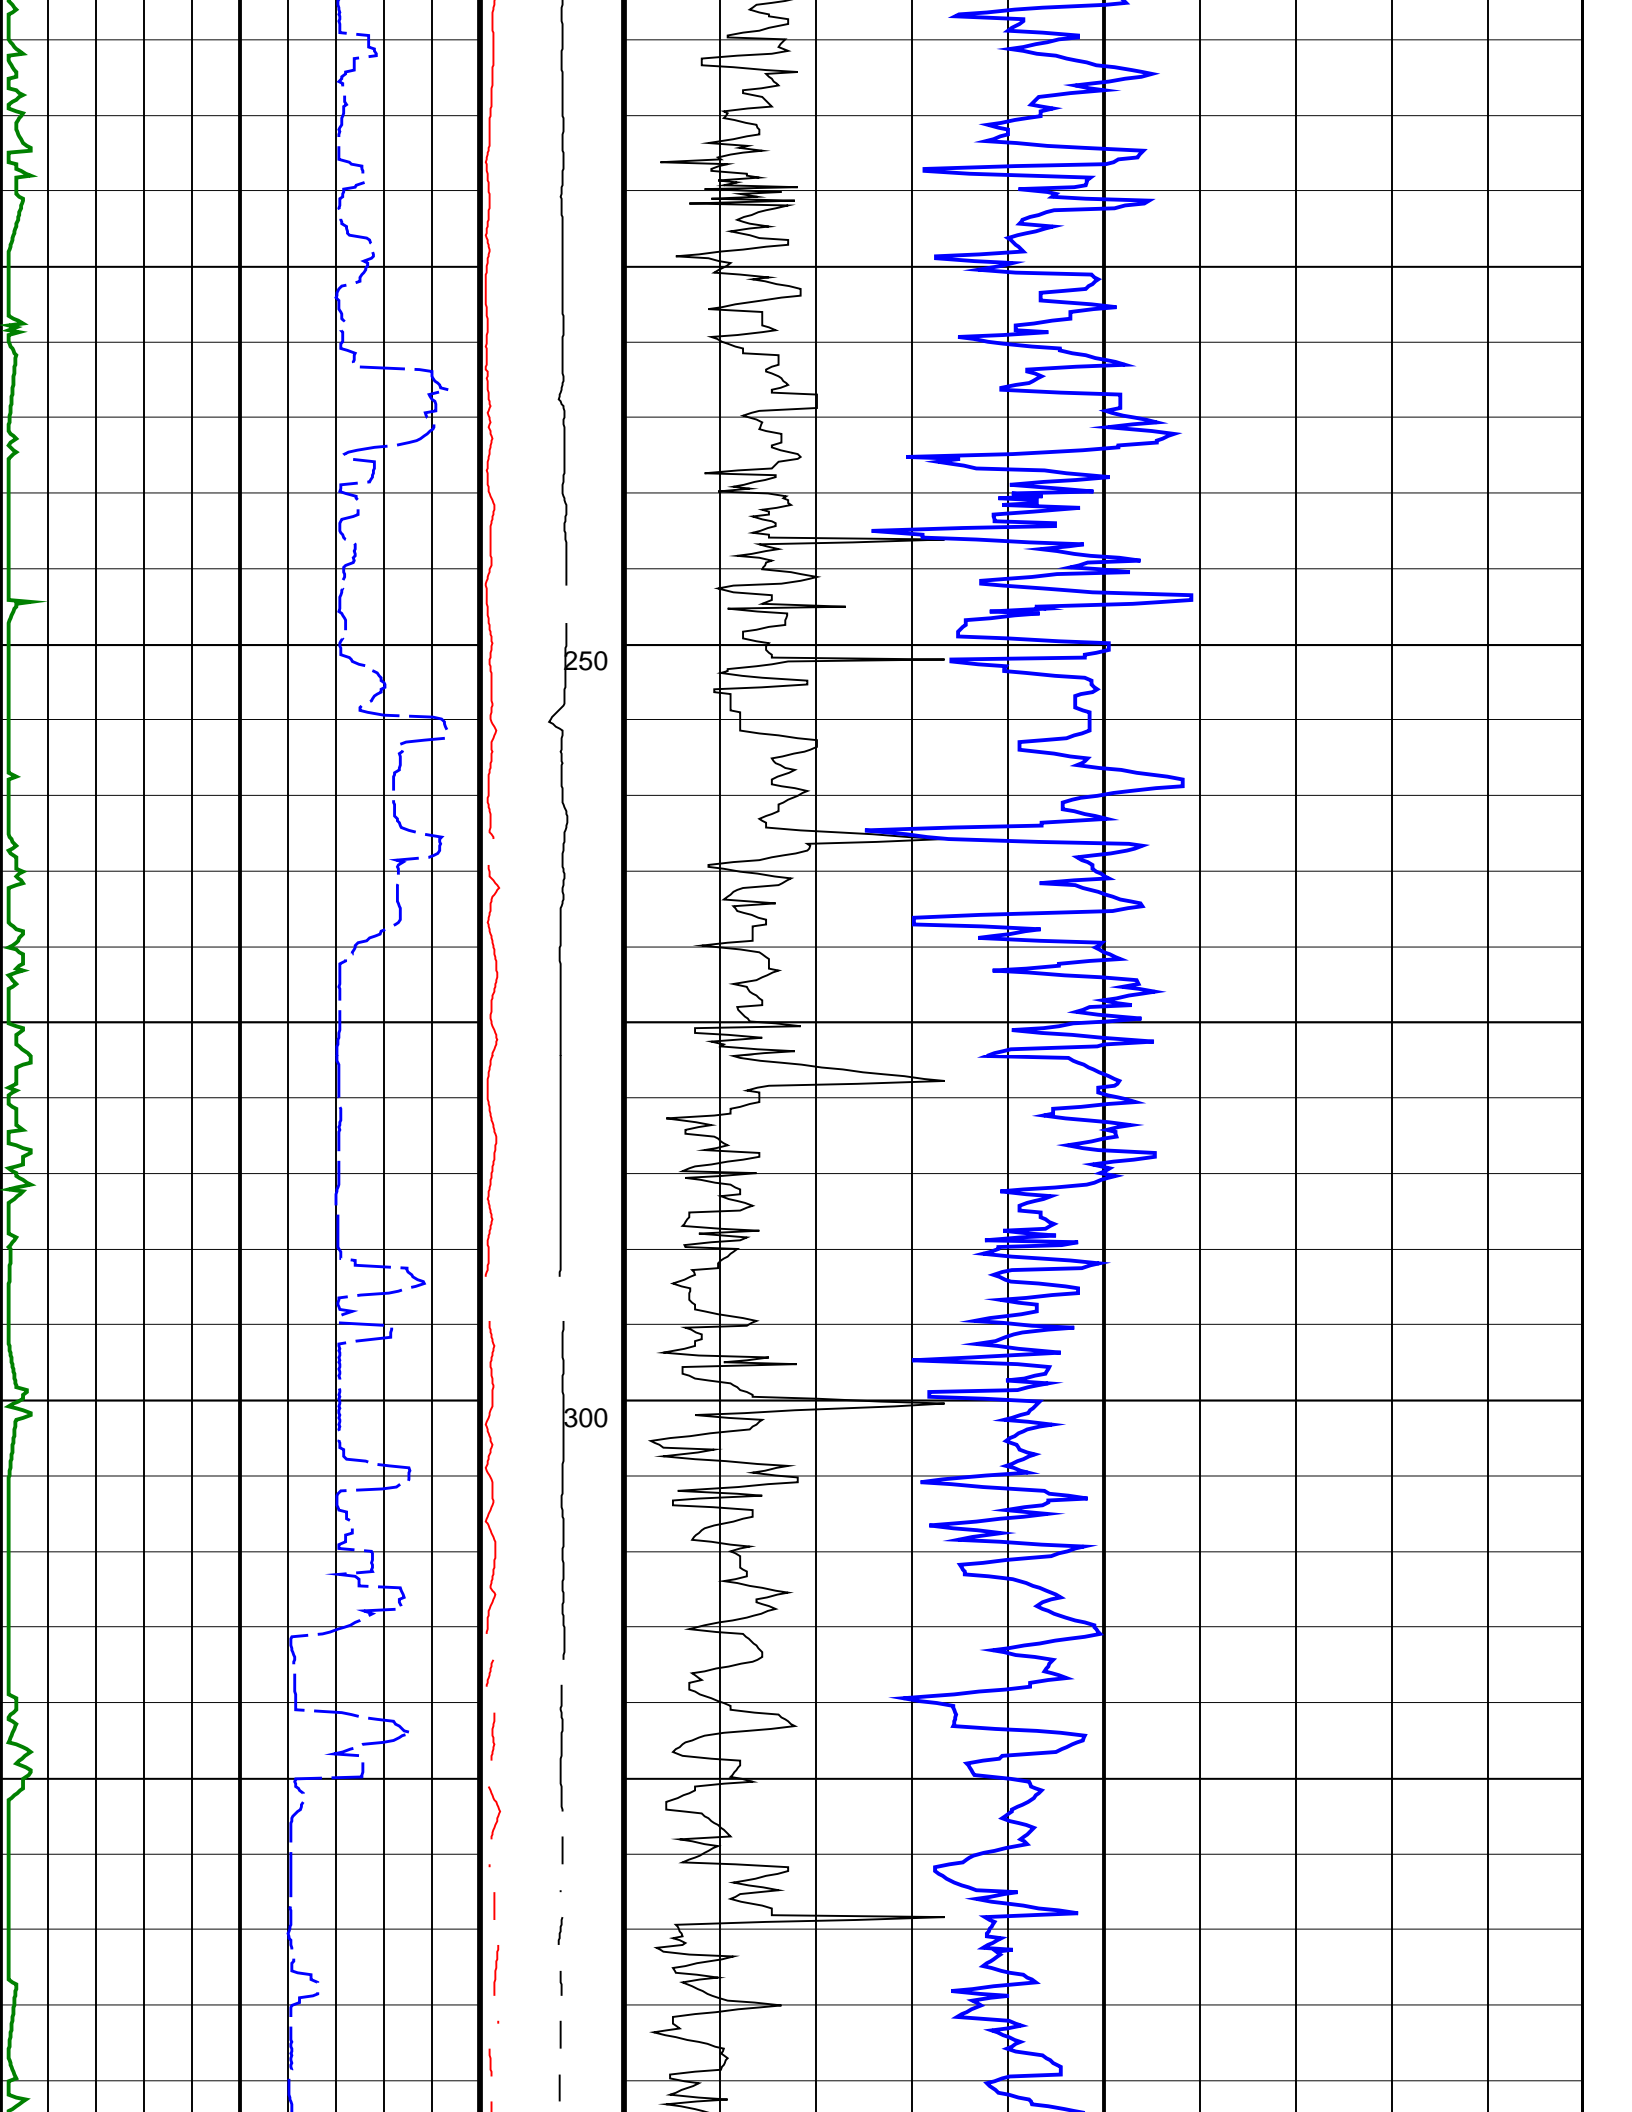

Res Log

IDEAL Version: ID13_OC_14 <MD > Vertical Scale: 1:500

Graphics File Created: 17-Dec-2008 05:00

350

400

450

<p>ROP*5 (ROP5) (M/HR)</p> <p>200 0</p>	<p>PKPK_RPM (Stick_RT) (RPM)</p> <p>0 500</p>	<p>Coherence at Compressional Peak, Real-Time (CHCO_RT)</p> <p>(----</p> <p>4 1</p>
<p>GR(TM) (GRM1) (GAPI)</p> <p>0 200</p>	<p>MWD Collar RPM (CRPM_RT) (RPM)</p> <p>40 250</p>	<p>Delta-T Compressional, Real-Time (DTCO_RT)</p> <p>(US/F)</p> <p>40 240</p>