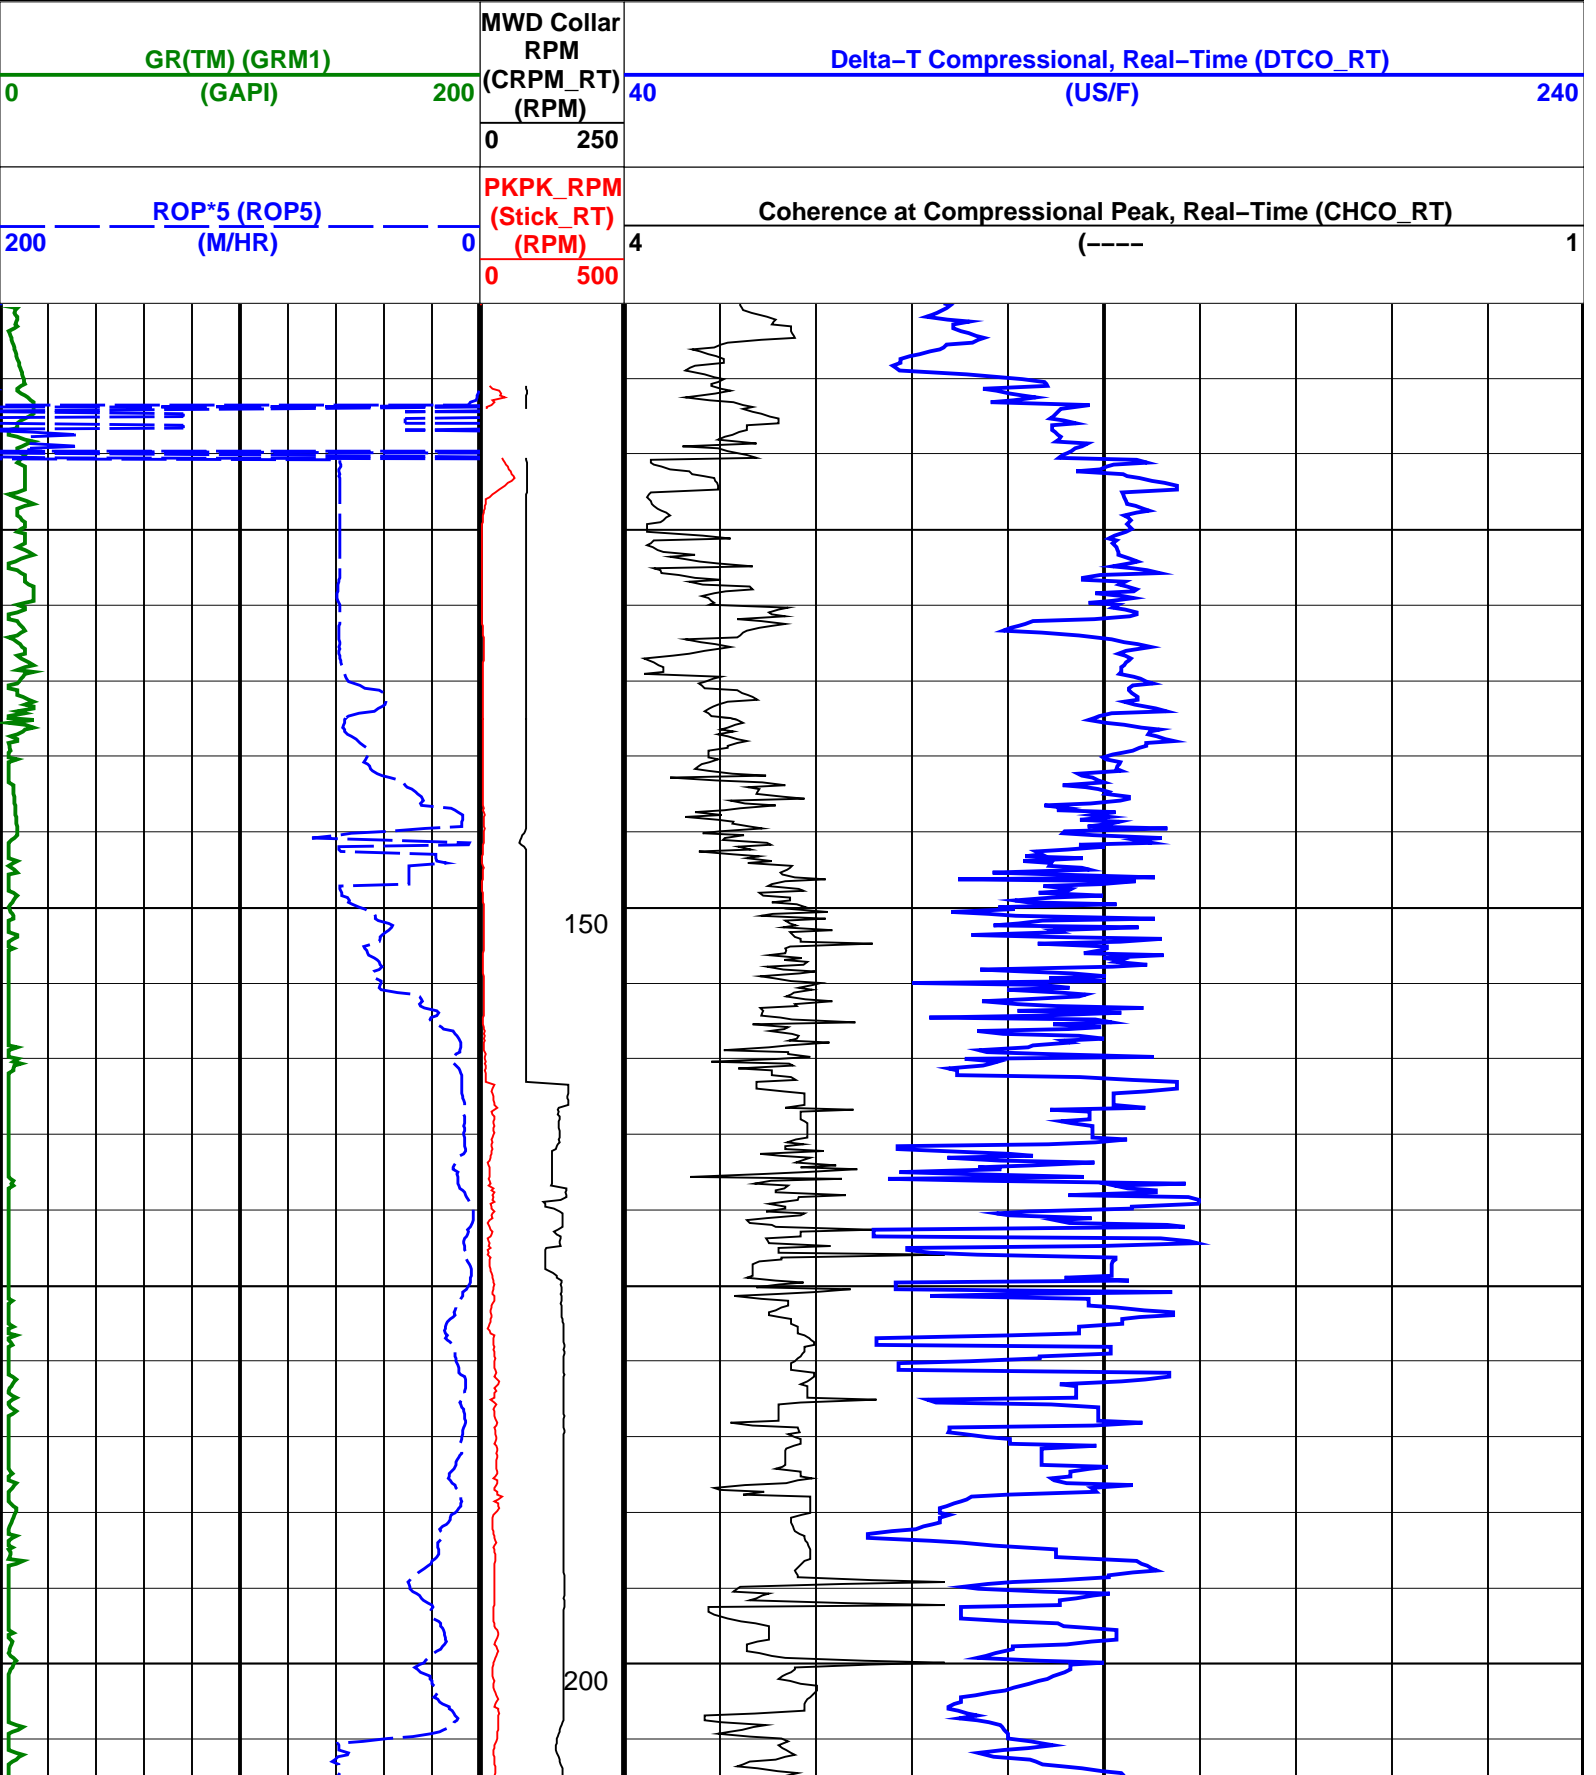

Res Log

IDEAL Version: ID13_OC_14 <MD > Vertical Scale: 1:500

Graphics File Created: 17-Dec-2008 05:00

350

400

450

<p>ROP*5 (ROP5) (M/HR)</p> <p>200 0</p>	<p>PKPK_RPM (Stick_RT) (RPM)</p> <p>0 500</p>	<p>Coherence at Compressional Peak, Real-Time (CHCO_RT)</p> <p>(----</p> <p>4 1</p>
<p>GR(TM) (GRM1) (GAPI)</p> <p>0 200</p>	<p>MWD Collar RPM (CRPM_RT) (RPM)</p> <p>40 250</p>	<p>Delta-T Compressional, Real-Time (DTCO_RT)</p> <p>(US/F)</p> <p>40 240</p>