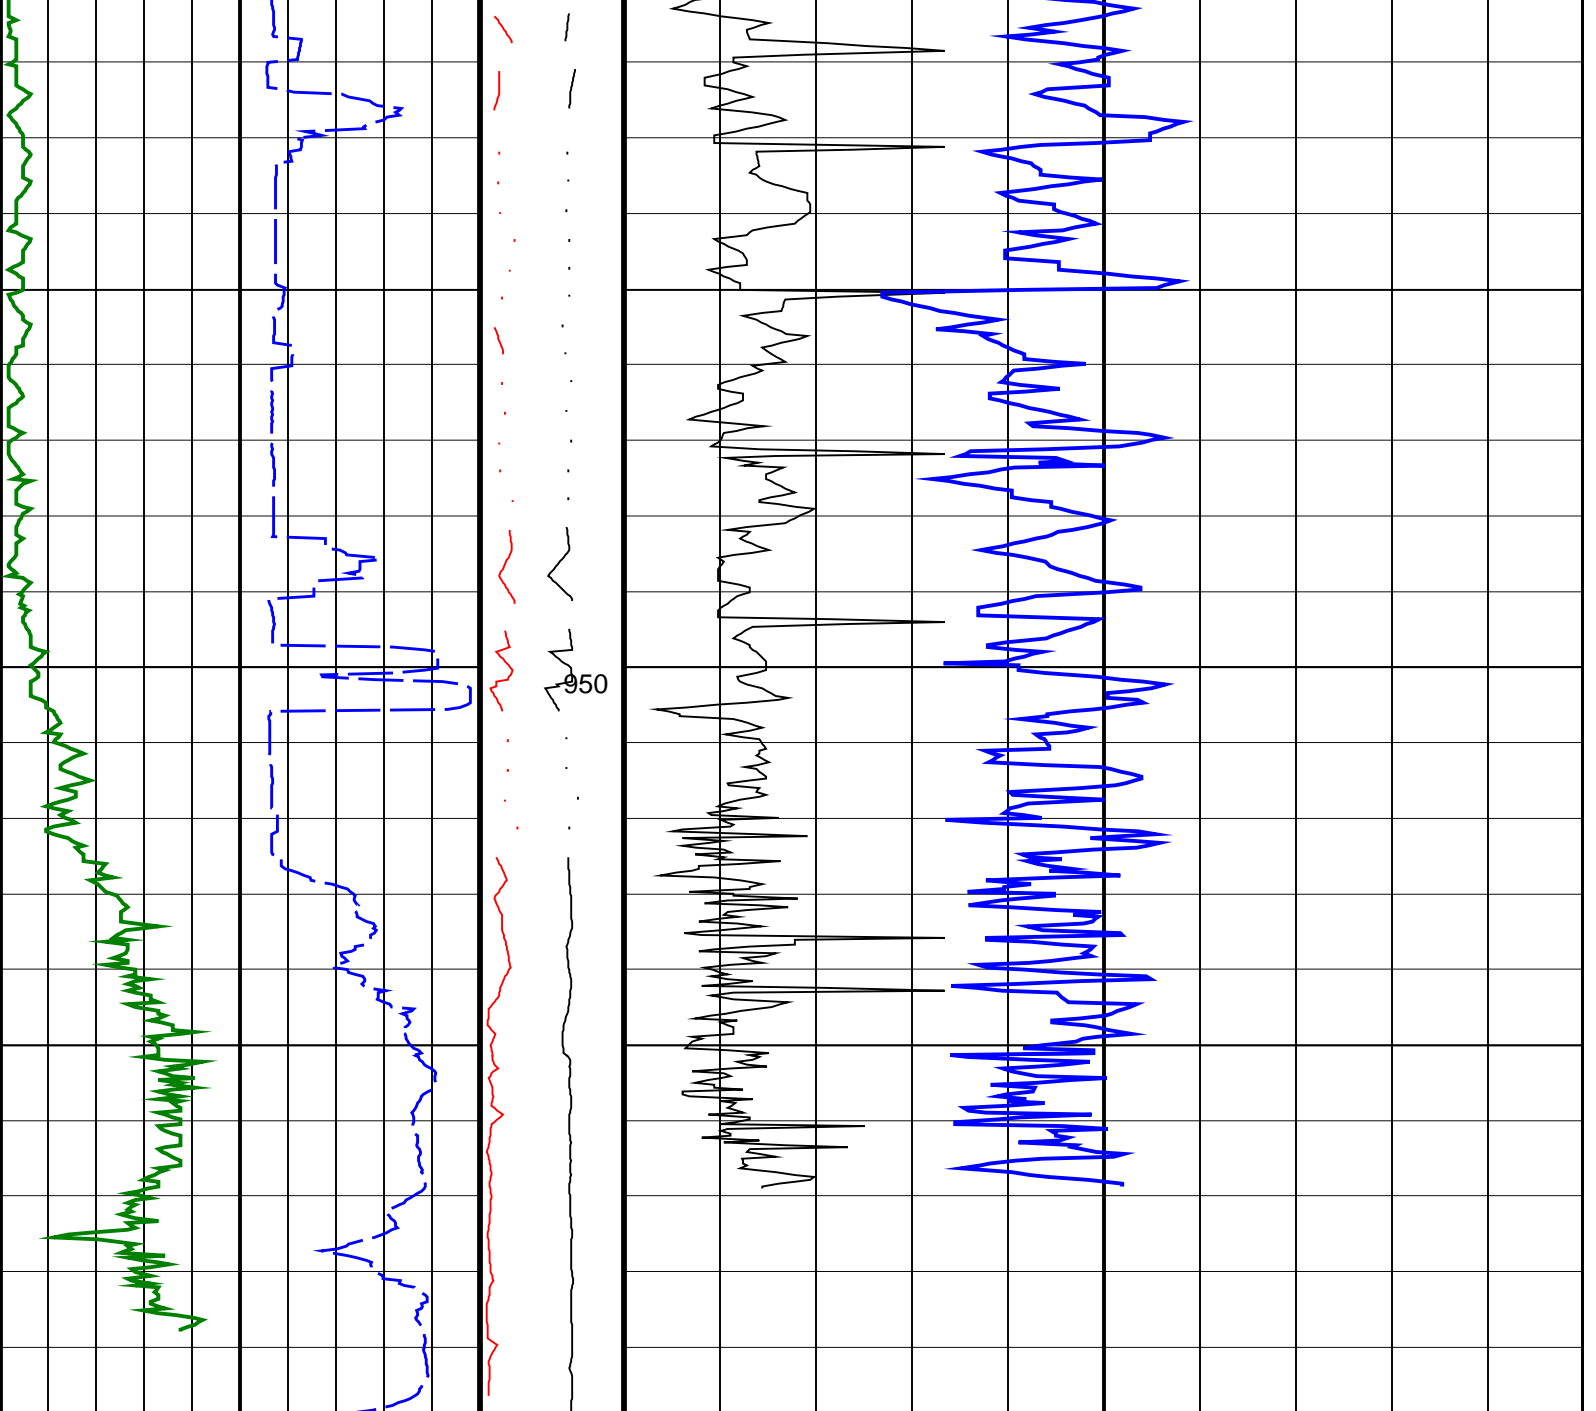

Res Log

IDEAL Version: ID13_OC_14 <MD > Vertical Scale: 1:500

Graphics File Created: 17-Dec-2008 05:00

350

400

450

<p>ROP*5 (ROP5) (M/HR)</p> <p>200 0</p>	<p>PKPK_RPM (Stick_RT) (RPM)</p> <p>0 500</p>	<p>Coherence at Compressional Peak, Real-Time (CHCO_RT)</p> <p>(----</p> <p>4 1</p>
<p>GR(TM) (GRM1) (GAPI)</p> <p>0 200</p>	<p>MWD Collar RPM (CRPM_RT) (RPM)</p> <p>40 250</p>	<p>Delta-T Compressional, Real-Time (DTCO_RT)</p> <p>(US/F)</p> <p>40 240</p>