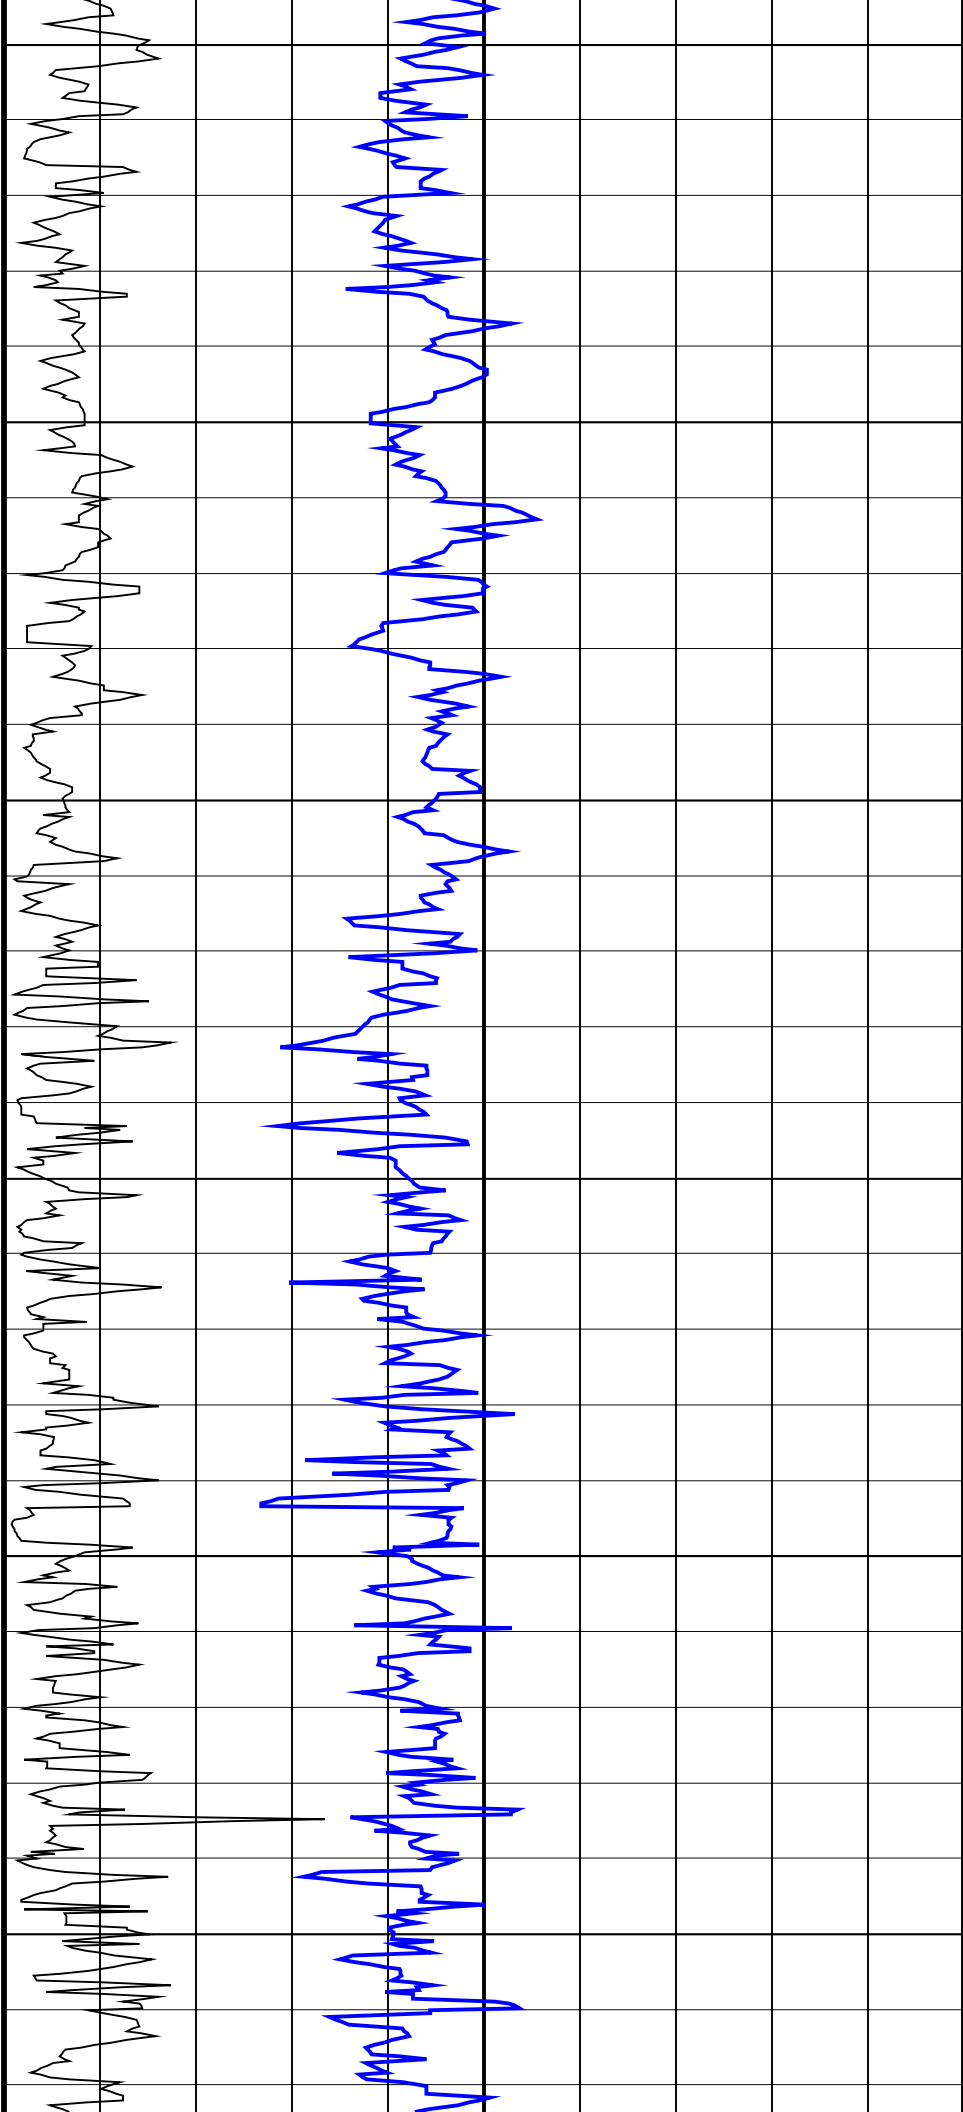

Res Log

IDEAL Version: ID13_OC_14 <MD > Vertical Scale: 1:500

Graphics File Created: 17-Dec-2008 05:00

350

400

450

<p>ROP*5 (ROP5) (M/HR)</p> <p>200 0</p>	<p>PKPK_RPM (Stick_RT) (RPM)</p> <p>0 500</p>	<p>Coherence at Compressional Peak, Real-Time (CHCO_RT)</p> <p>(----</p> <p>4 1</p>
<p>GR(TM) (GRM1) (GAPI)</p> <p>0 200</p>	<p>MWD Collar RPM (CRPM_RT) (RPM)</p> <p>40 250</p>	<p>Delta-T Compressional, Real-Time (DTCO_RT)</p> <p>(US/F)</p> <p>40 240</p>