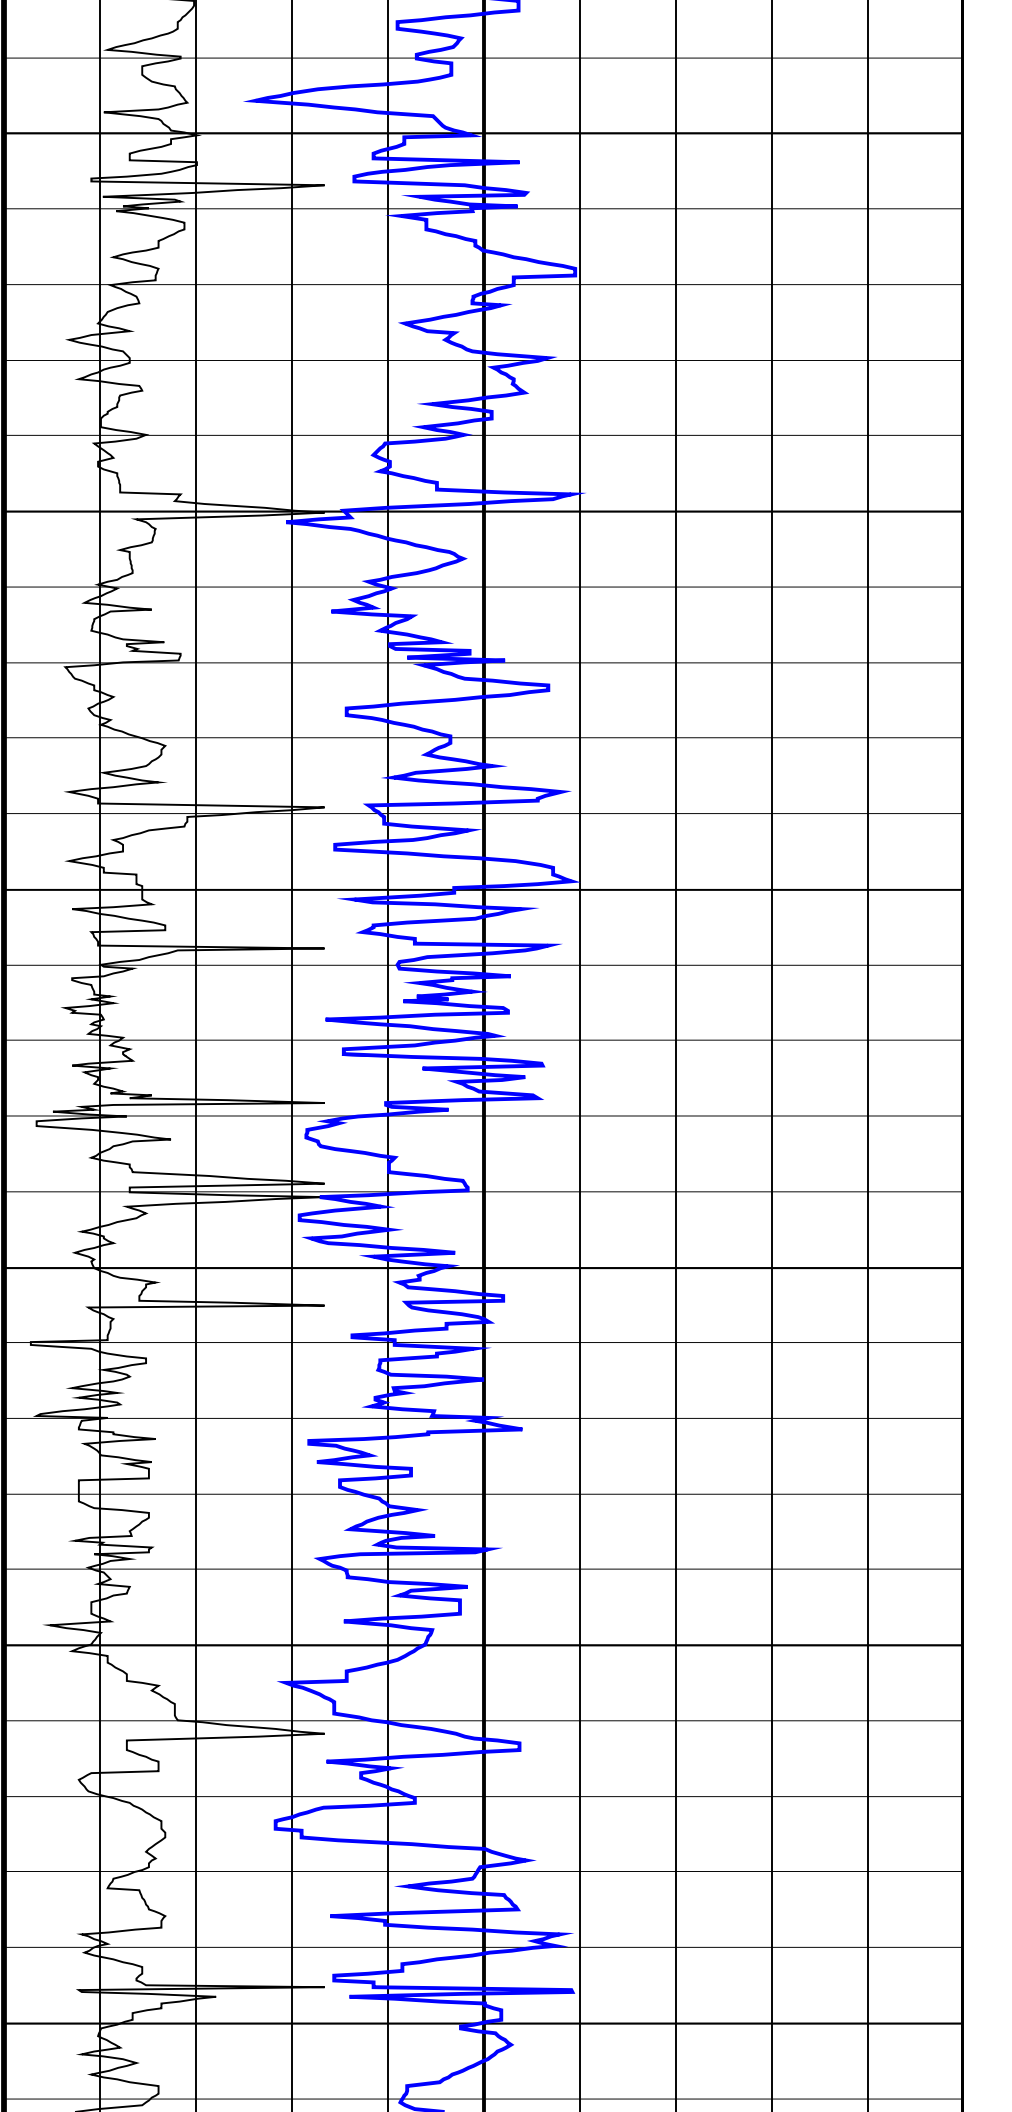

Res Log

IDEAL Version: ID13_OC_14 <MD > Vertical Scale: 1:500

Graphics File Created: 17-Dec-2008 05:00

350

400

450

<p>ROP*5 (ROP5) (M/HR)</p> <p>200 0</p>	<p>PKPK_RPM (Stick_RT) (RPM)</p> <p>0 500</p>	<p>Coherence at Compressional Peak, Real-Time (CHCO_RT)</p> <p>(----</p> <p>4 1</p>
<p>GR(TM) (GRM1) (GAPI)</p> <p>0 200</p>	<p>MWD Collar RPM (CRPM_RT) (RPM)</p> <p>40 250</p>	<p>Delta-T Compressional, Real-Time (DTCO_RT)</p> <p>(US/F)</p> <p>40 240</p>