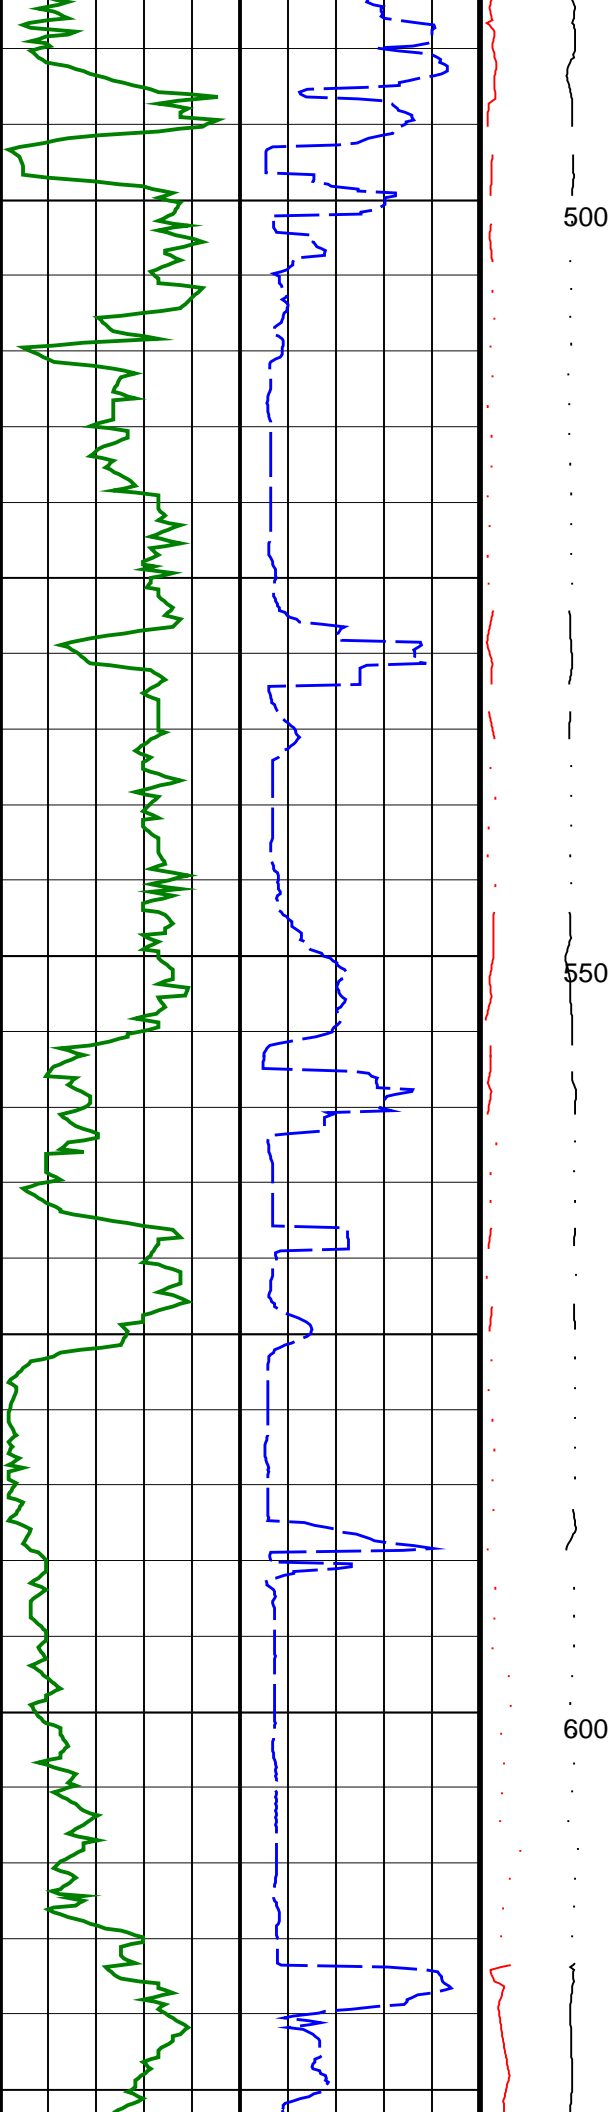

Res Log

IDEAL Version: ID13_OC_14 <MD > Vertical Scale: 1:500

Graphics File Created: 17-Dec-2008 05:00

350

400

450

<p>ROP*5 (ROP5) (M/HR)</p> <p>200 0</p>	<p>PKPK_RPM (Stick_RT) (RPM)</p> <p>0 500</p>	<p>Coherence at Compressional Peak, Real-Time (CHCO_RT)</p> <p>(----</p> <p>4 1</p>
<p>GR(TM) (GRM1) (GAPI)</p> <p>0 200</p>	<p>MWD Collar RPM (CRPM_RT) (RPM)</p> <p>40 250</p>	<p>Delta-T Compressional, Real-Time (DTCO_RT)</p> <p>(US/F)</p> <p>40 240</p>