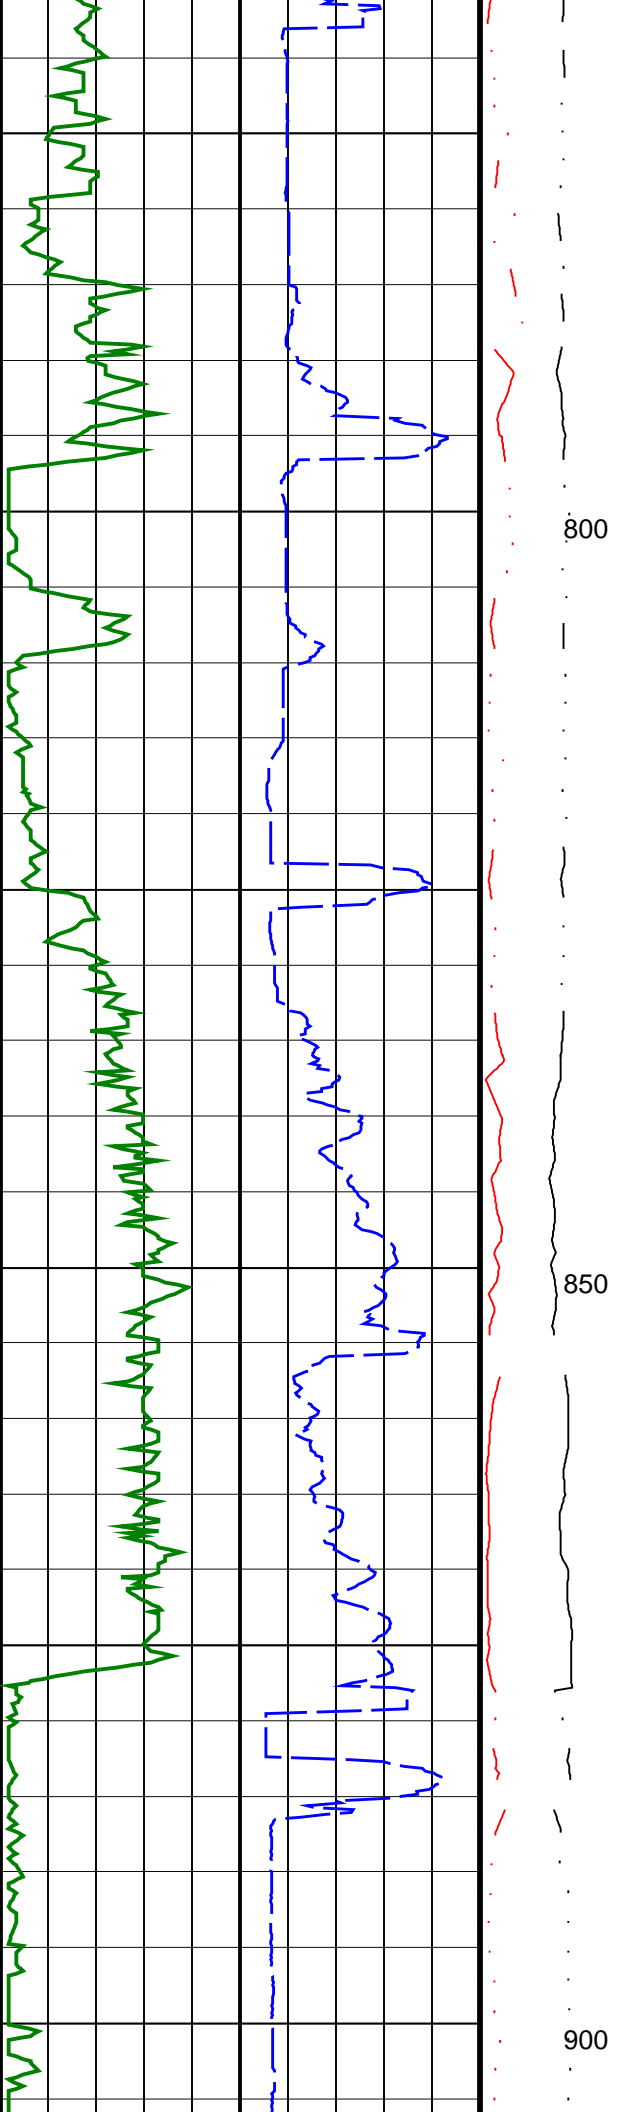

Res Log

IDEAL Version: ID13_OC_14 <MD > Vertical Scale: 1:500

Graphics File Created: 17-Dec-2008 05:00

350

400

450

<p>ROP*5 (ROP5) (M/HR)</p> <p>200 0</p>	<p>PKPK_RPM (Stick_RT) (RPM)</p> <p>0 500</p>	<p>Coherence at Compressional Peak, Real-Time (CHCO_RT)</p> <p>(----</p> <p>4 1</p>
<p>GR(TM) (GRM1) (GAPI)</p> <p>0 200</p>	<p>MWD Collar RPM (CRPM_RT) (RPM)</p> <p>40 250</p>	<p>Delta-T Compressional, Real-Time (DTCO_RT)</p> <p>(US/F)</p> <p>40 240</p>